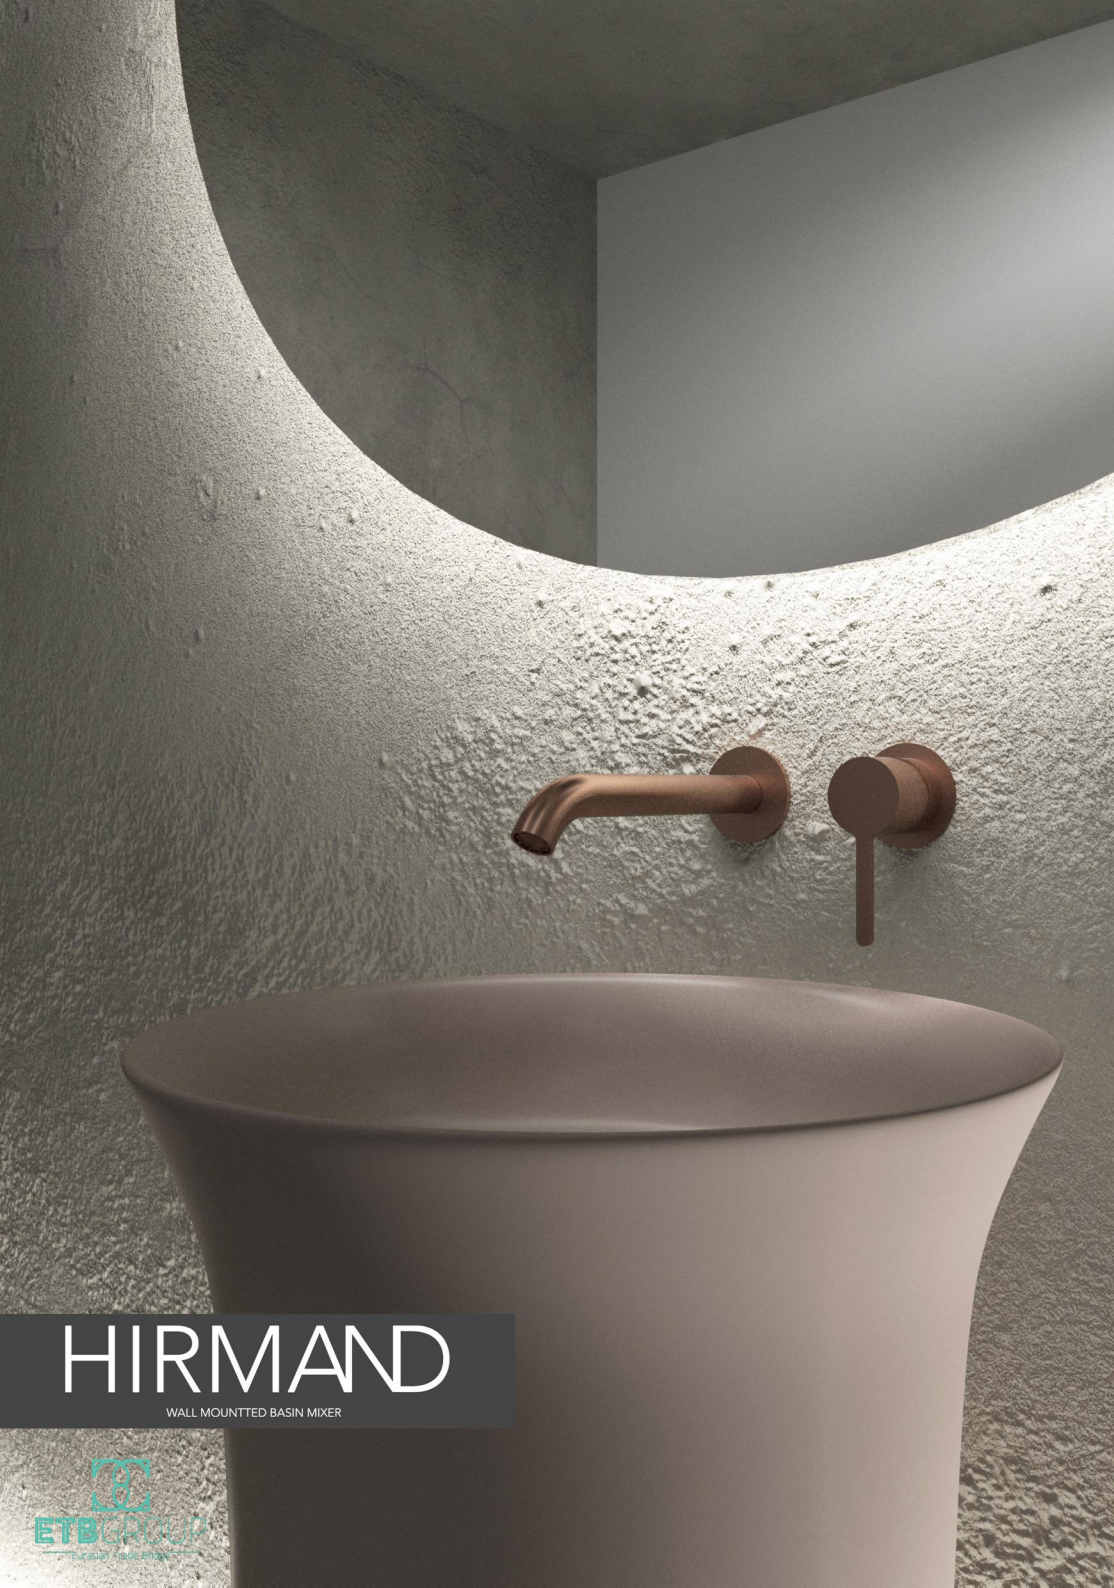

NAVA

OUTDOOR SHOWER

23

20

white
FIROOZ
FRZ 06

COLLECTION
2023

FIROOZ
Single Lever Basin Mixer

Sabalan

HIRMAND

WALL MOUNTED BASIN MIXER

MINIMAL
Design

+98 99 00100396

Create Your Dream Room with

ETB GROUP
Eurasian Trade Bridge

Brushed Gold

ASA + GOOSHVAREH

Remodel your bathroom with

GANDO

Alam
RAIN SHOWER HEAD

2023

ROOD
Wall mounted basin mixer

Hirmand
4 Hole Deckmounted Bath Set

COLORS

-  brushed steel
-  Rose gold
-  Gold
-  Black
-  White