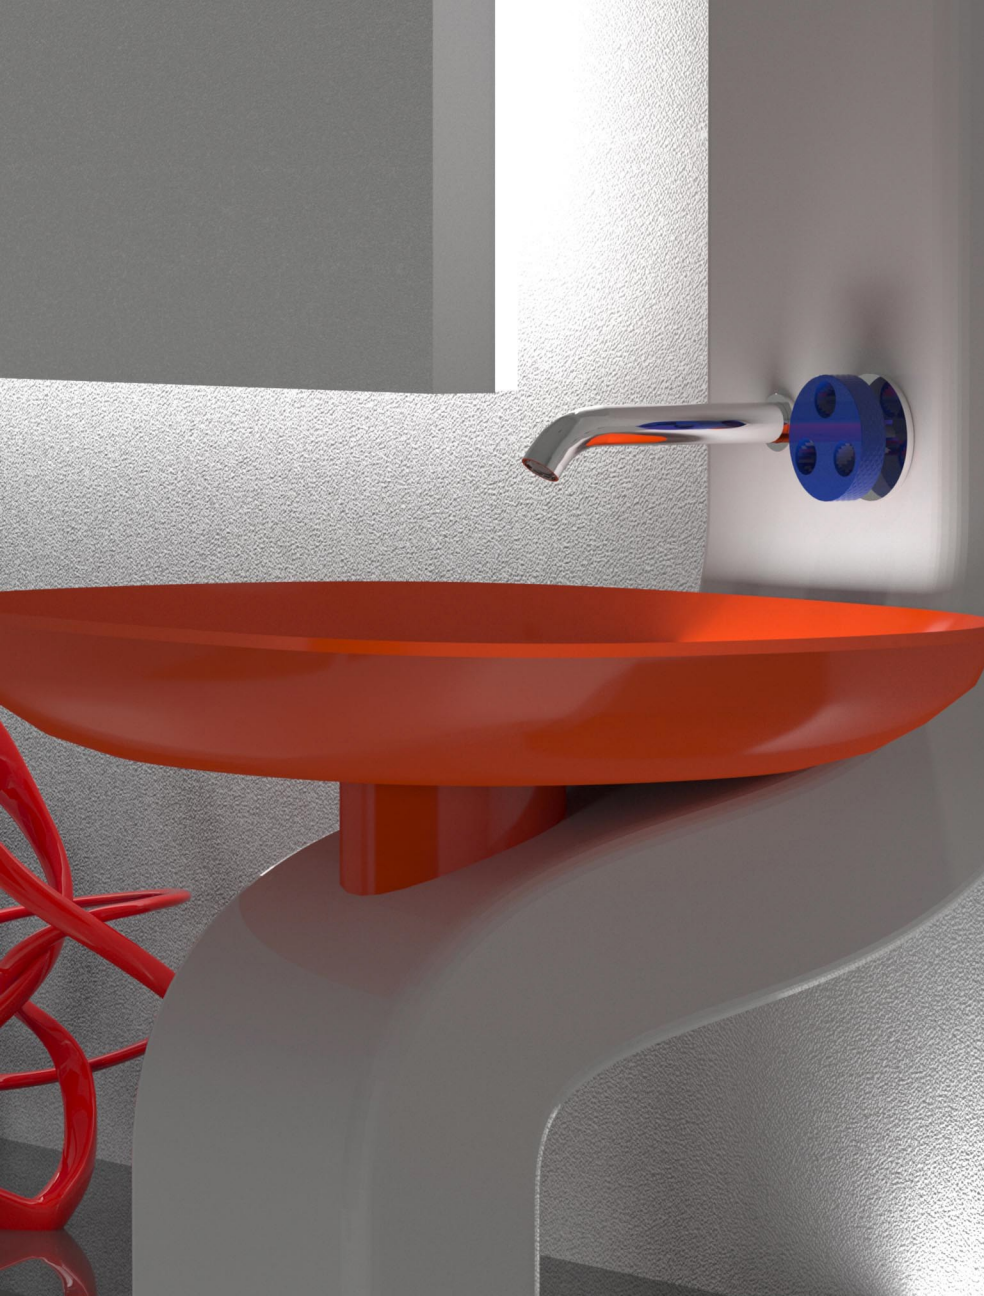

faucet

colors:

brushed stainless steel

black

gold

rose gold

A hygiene material used in military and health sector. Resistant to crucial environments. Modern with enough history to call it "classy"

WWW.Group-ETB.Com

Remodel your bathroom with

GANDO

Alam
RAIN SHOWER HEAD

2023

ROOD
Wall mounted basin mixer

Hirmand
4 Hole Deckmounted Bath Set

COLORS

-  brushed steel
-  Rose gold
-  Gold
-  Black
-  White

*Minimal
Design*

MODERN FAUCET

GANDO

*H*irmand
BATH SHOWER

ASA+
SABALAN

KIT
CHEN
FAUCET

ASA
+
NAVA

faucet
MODERN

CHARKH.
Blue

HIRMAND
WALL MOUNTED BASIN

Haft & Zna

ETB GROUP
Eurasian Trade Bridge

Modern Faucet

COLORS

ETB GROUP
Eurasian Trade Bridge

A RAN
Bathroom set