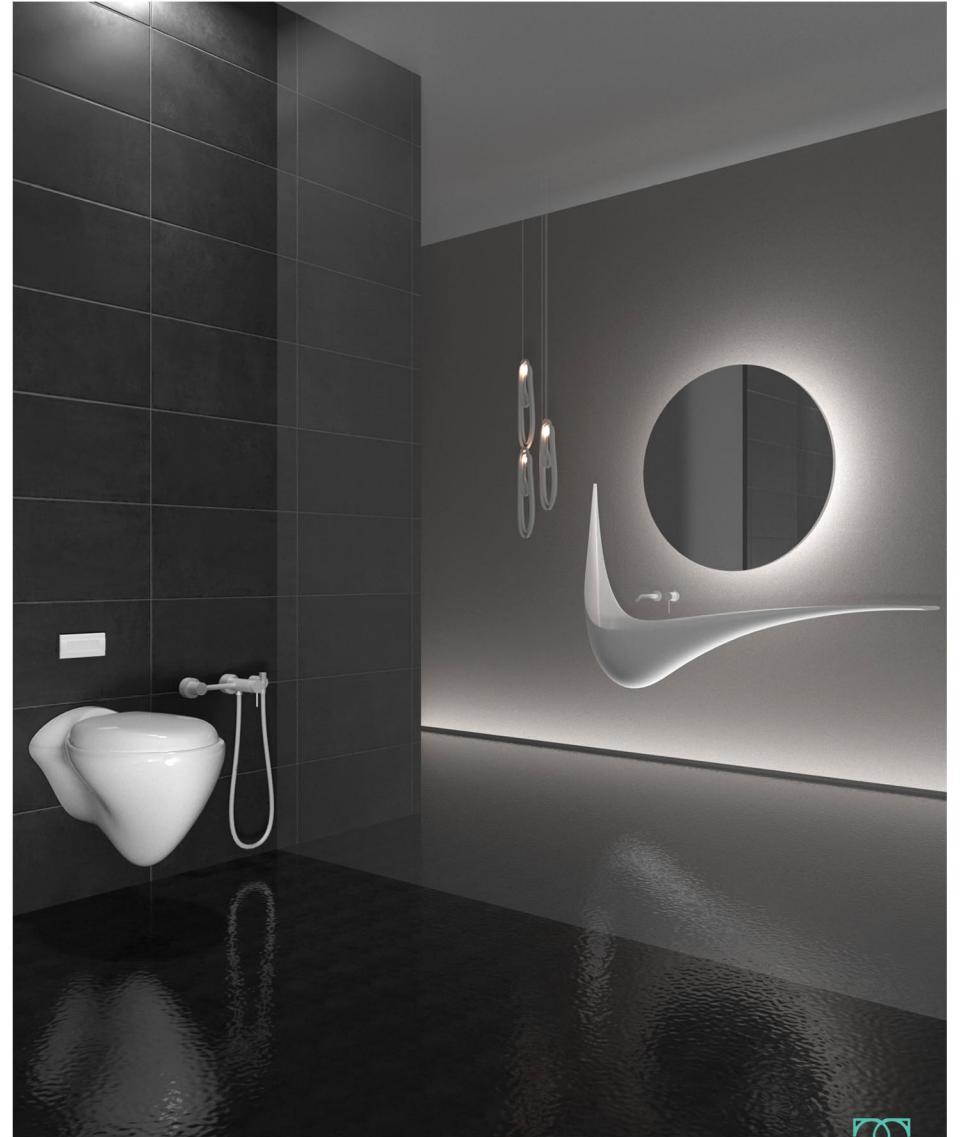

MODERN

Faucet

Macran

**KIT
CHEN**

faucet

Modern
FAUCET

ARAN

Modern Minimalist

faucet

colors:

brushed stainless steel

black

gold

rose gold

A hygiene material used in military and health sector. Resistant to crucial environments. Modern with enough history to call it "classy"

WWW.Group-ETB.Com