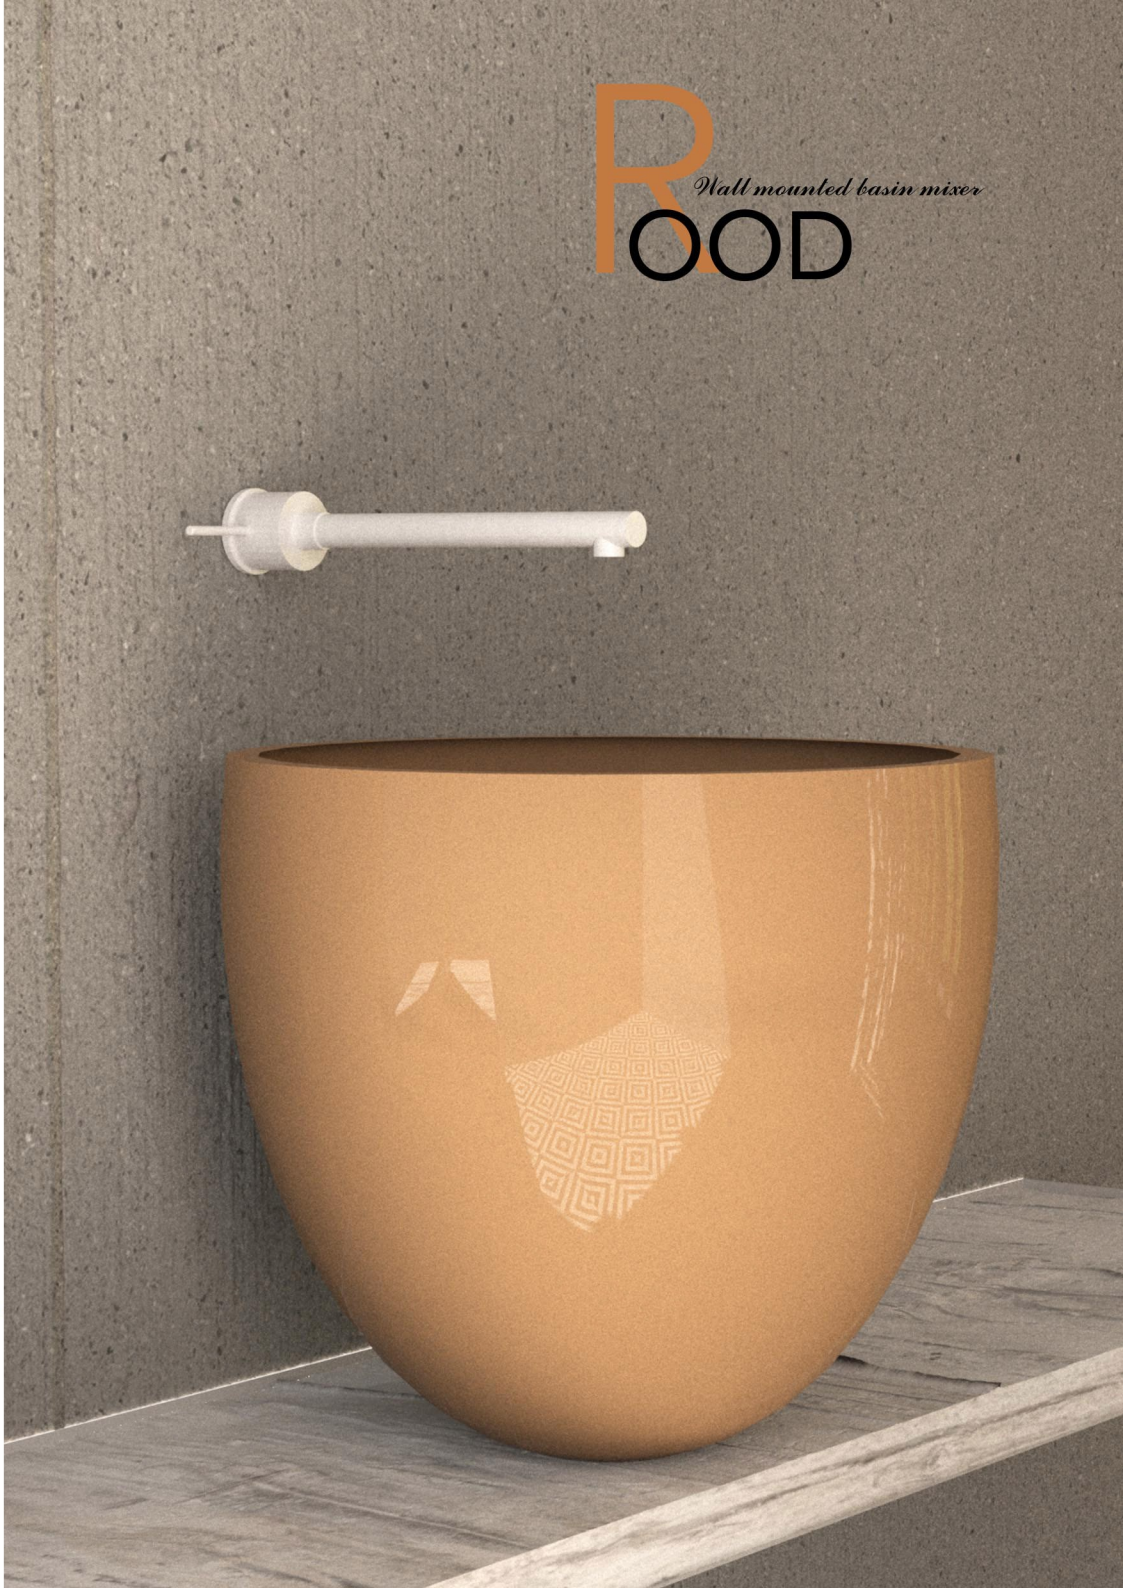

DOOR

HIGH SPOUT SINGLE LEVER BASIN MIXER

colors

-  *rose gold*
-  *gold*
-  *black*
-  *brushed stainless steel*

MINIMAL DESIGN

Macran₊
Nava₊

Nava
Bath Shower

2023

Remodel your bathroom with

GANDO

Alam
RAIN SHOWER HEAD

2023

ROOD
Wall mounted basin mixer

Hirmand
4 Hole Deckmounted Bath Set

COLORS

-  brushed steel
-  Rose gold
-  Gold
-  Black
-  White

*Minimal
Design*

MODERN FAUCET

GANDO

*H*irmand
BATH SHOWER

ASA+
SABALAN

KIT
CHEN
FAUCET

ASA
+
NAVA

faucet
MODERN