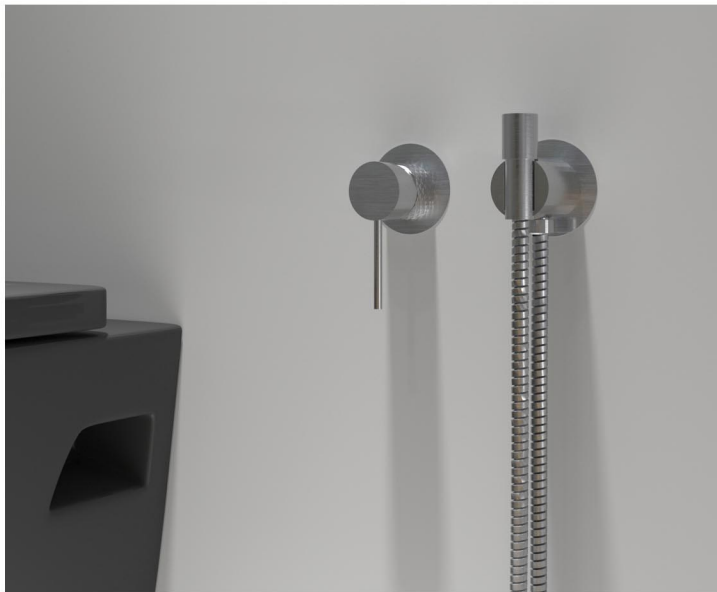

ETB GROUP

colors

NV
A A

WALL MOUNTED BASIN MIXER
ROSE GOLD

“Less is more
only when more is to much”

We obey this rule.this
makes our products

unique
in design

E
Z
N
A