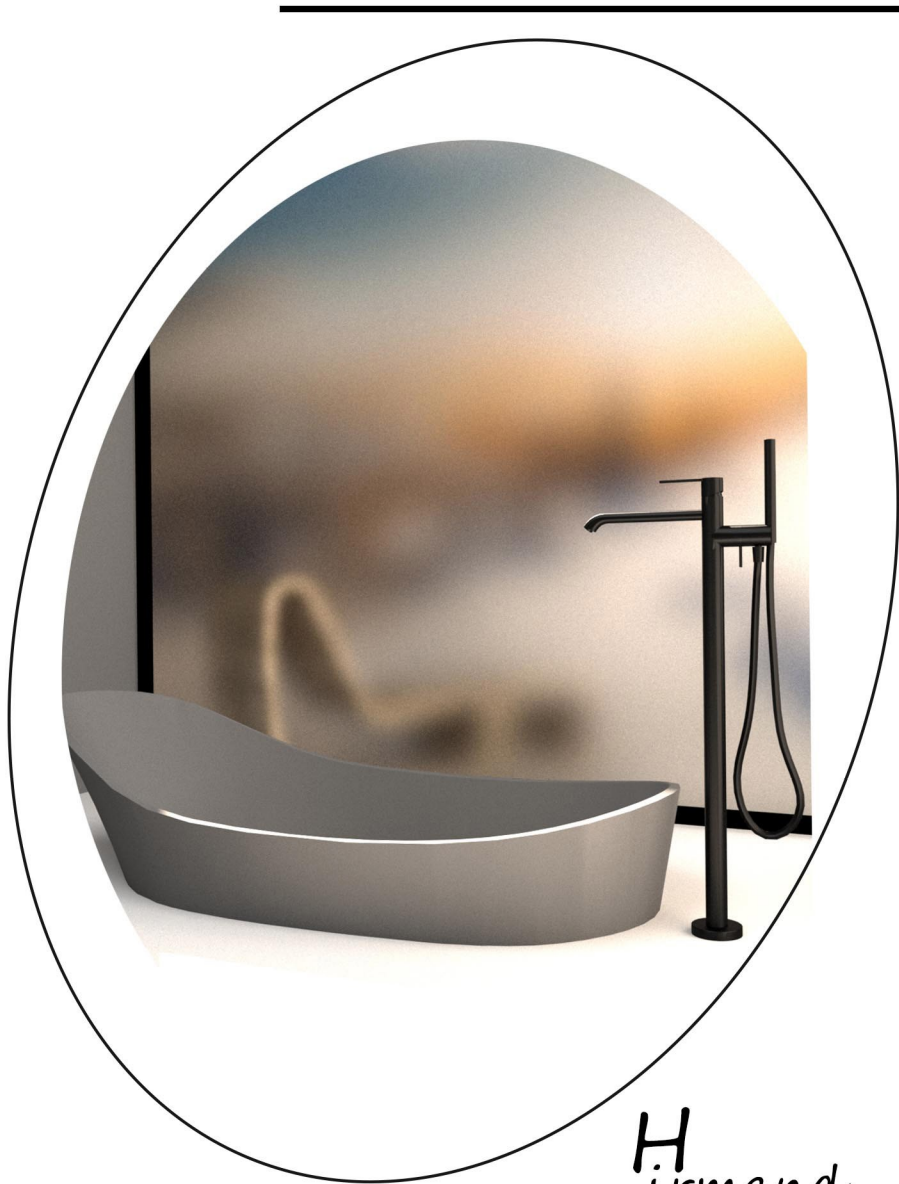

DOOR

HIGH SPOUT SINGLE LEVER BASIN MIXER

colors

-  *rose gold*
-  *gold*
-  *black*
-  *brushed stainless steel*

MINIMAL DESIGN

Macran₊
Nava₊

Nava
Bath Shower

2023

Remodel your bathroom with

GANDO

Alam
RAIN SHOWER HEAD

2023

ROOD
Wall mounted basin mixer

Hirmand
4 Hole Deckmounted Bath Set

COLORS

-  brushed steel
-  Rose gold
-  Gold
-  Black
-  White

*Minimal
Design*

MODERN FAUCET

GANDO

*H*irmand
BATH SHOWER

ASA+
SABALAN

KIT
CHEN
FAUCET

ASA
+
NAVA

faucet
MODERN